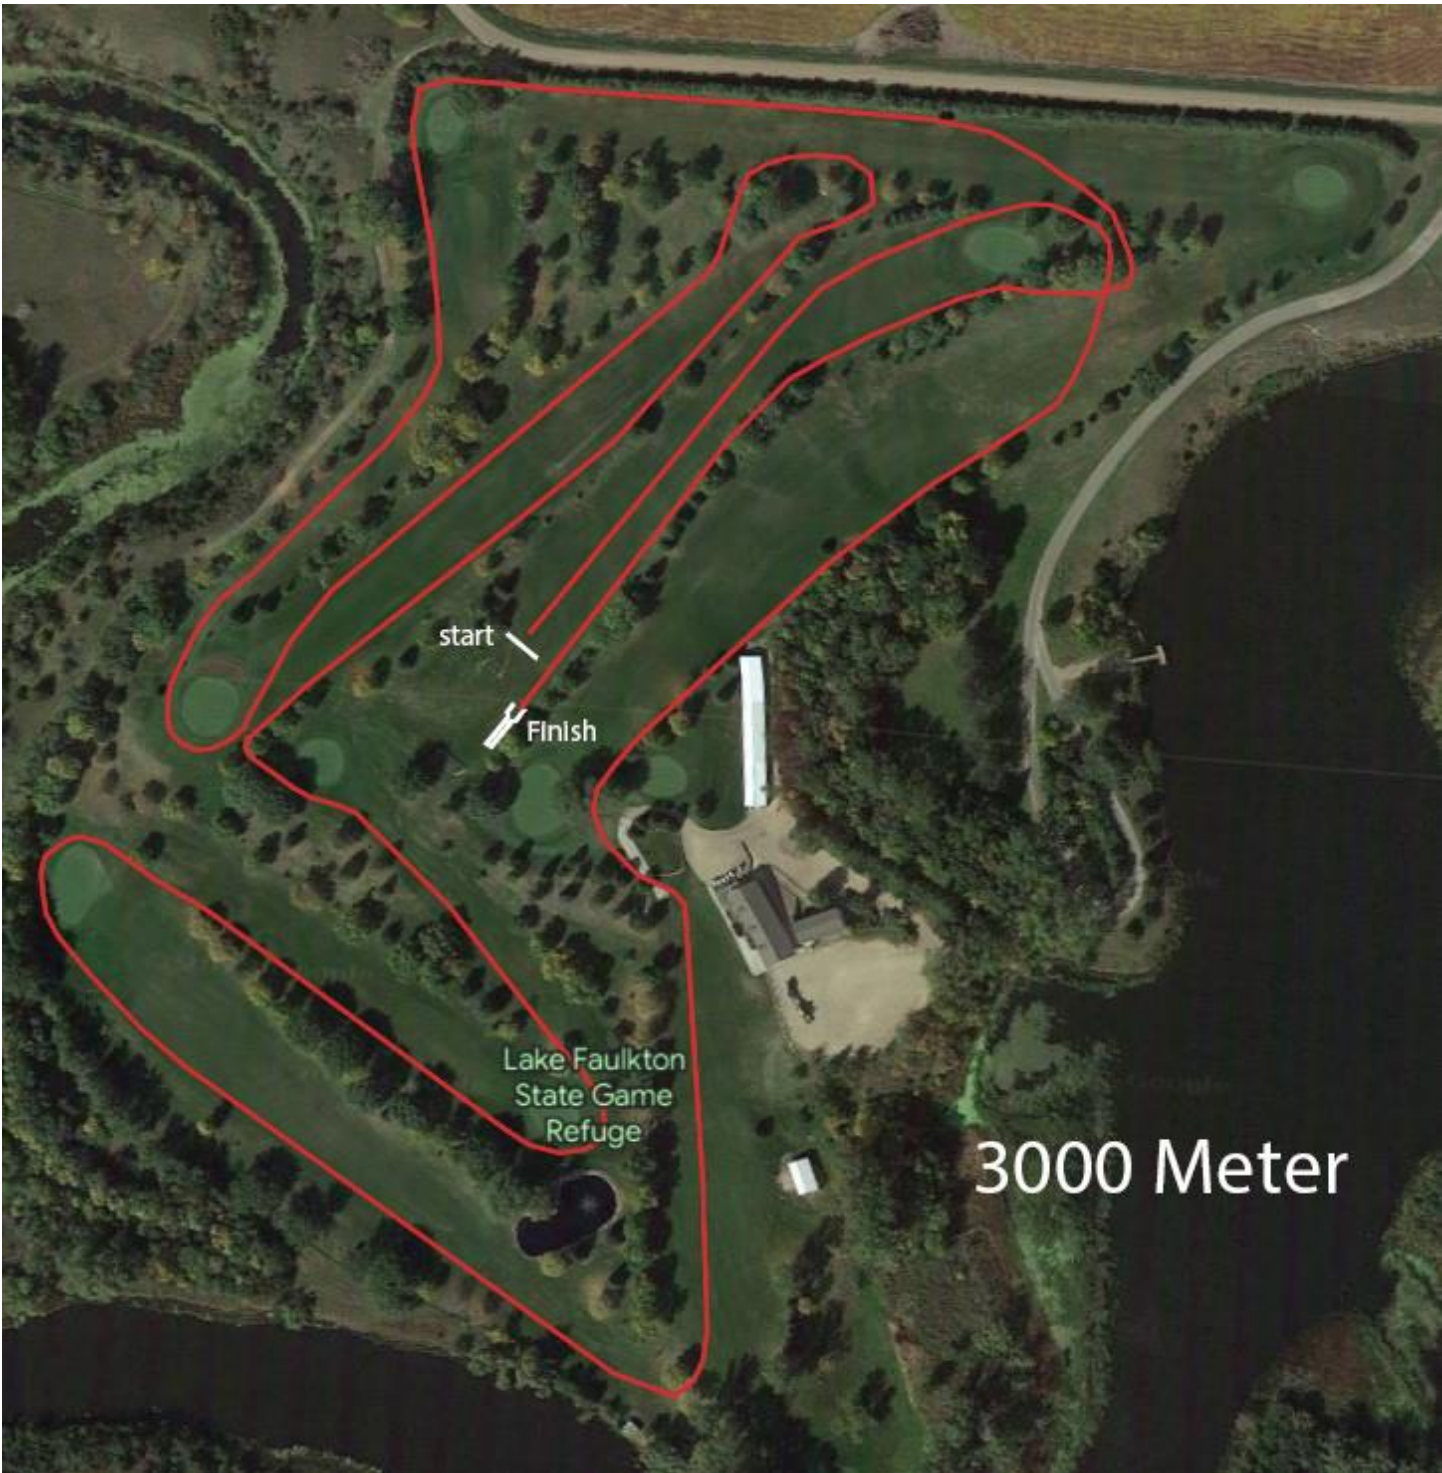

Faulkton Cross Country Meet Maps

Lap 1

Lap 2

5000m

start

Finish

Lake Faulkton
State Game
Refuge

3000 Meter