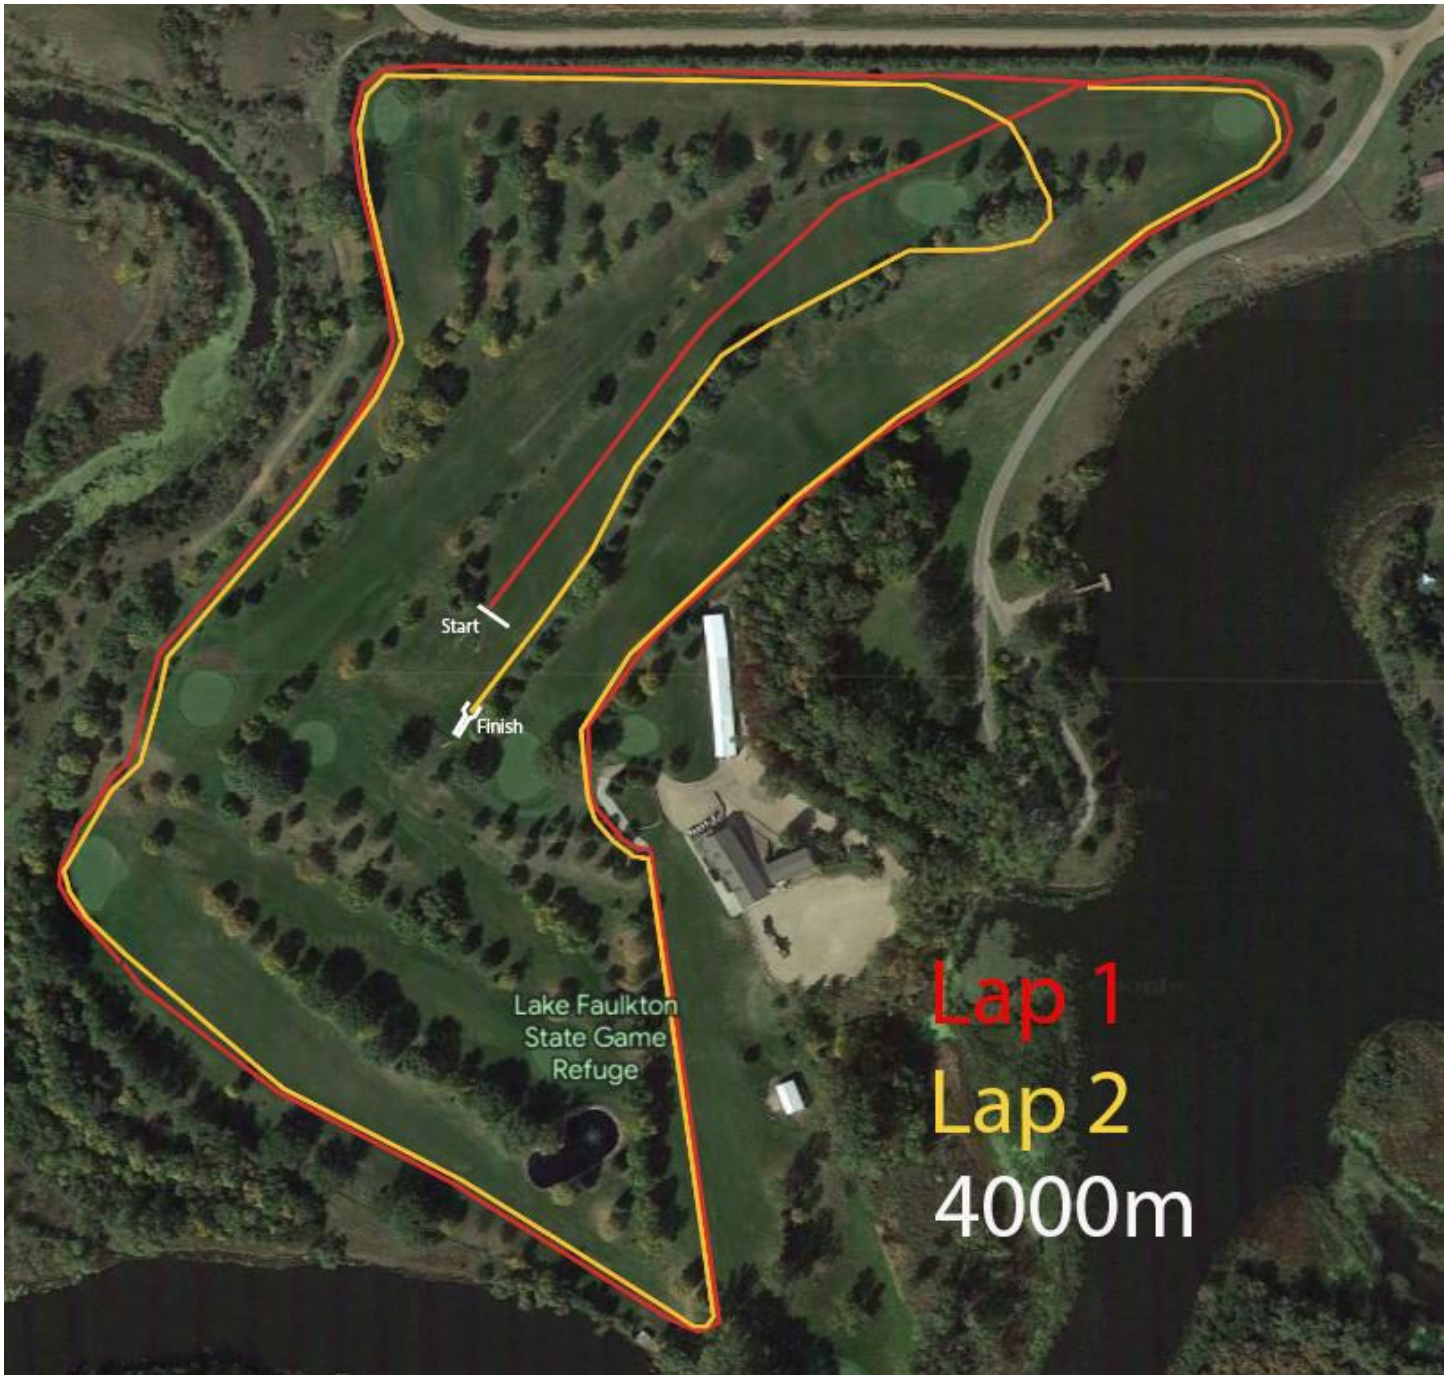

Faulkton Cross Country Meet Maps

Lap 1

Lap 2

5000m

start

Finish

Lake Faulkton
State Game
Refuge

3000 Meter