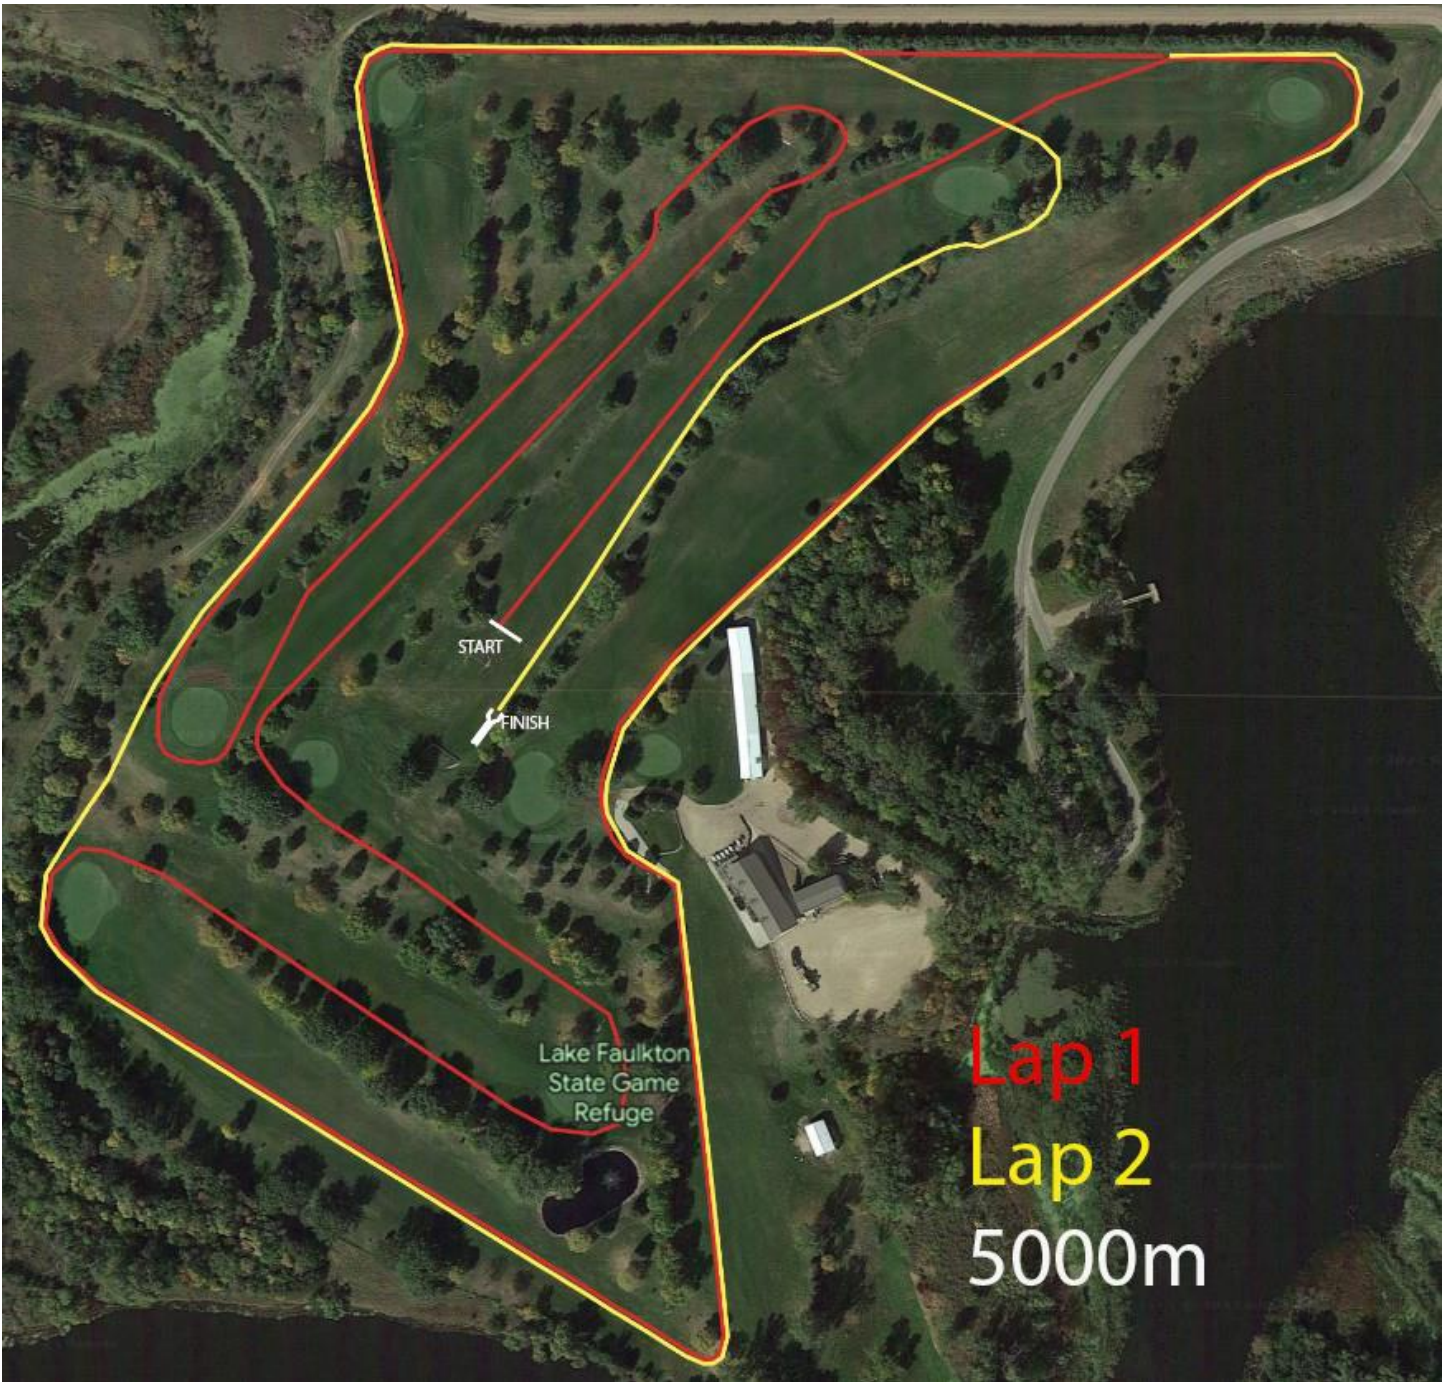

Faulkton Cross Country Meet Maps

Lap 1

Lap 2

5000m

start

Finish

Lake Faulkton
State Game
Refuge

3000 Meter