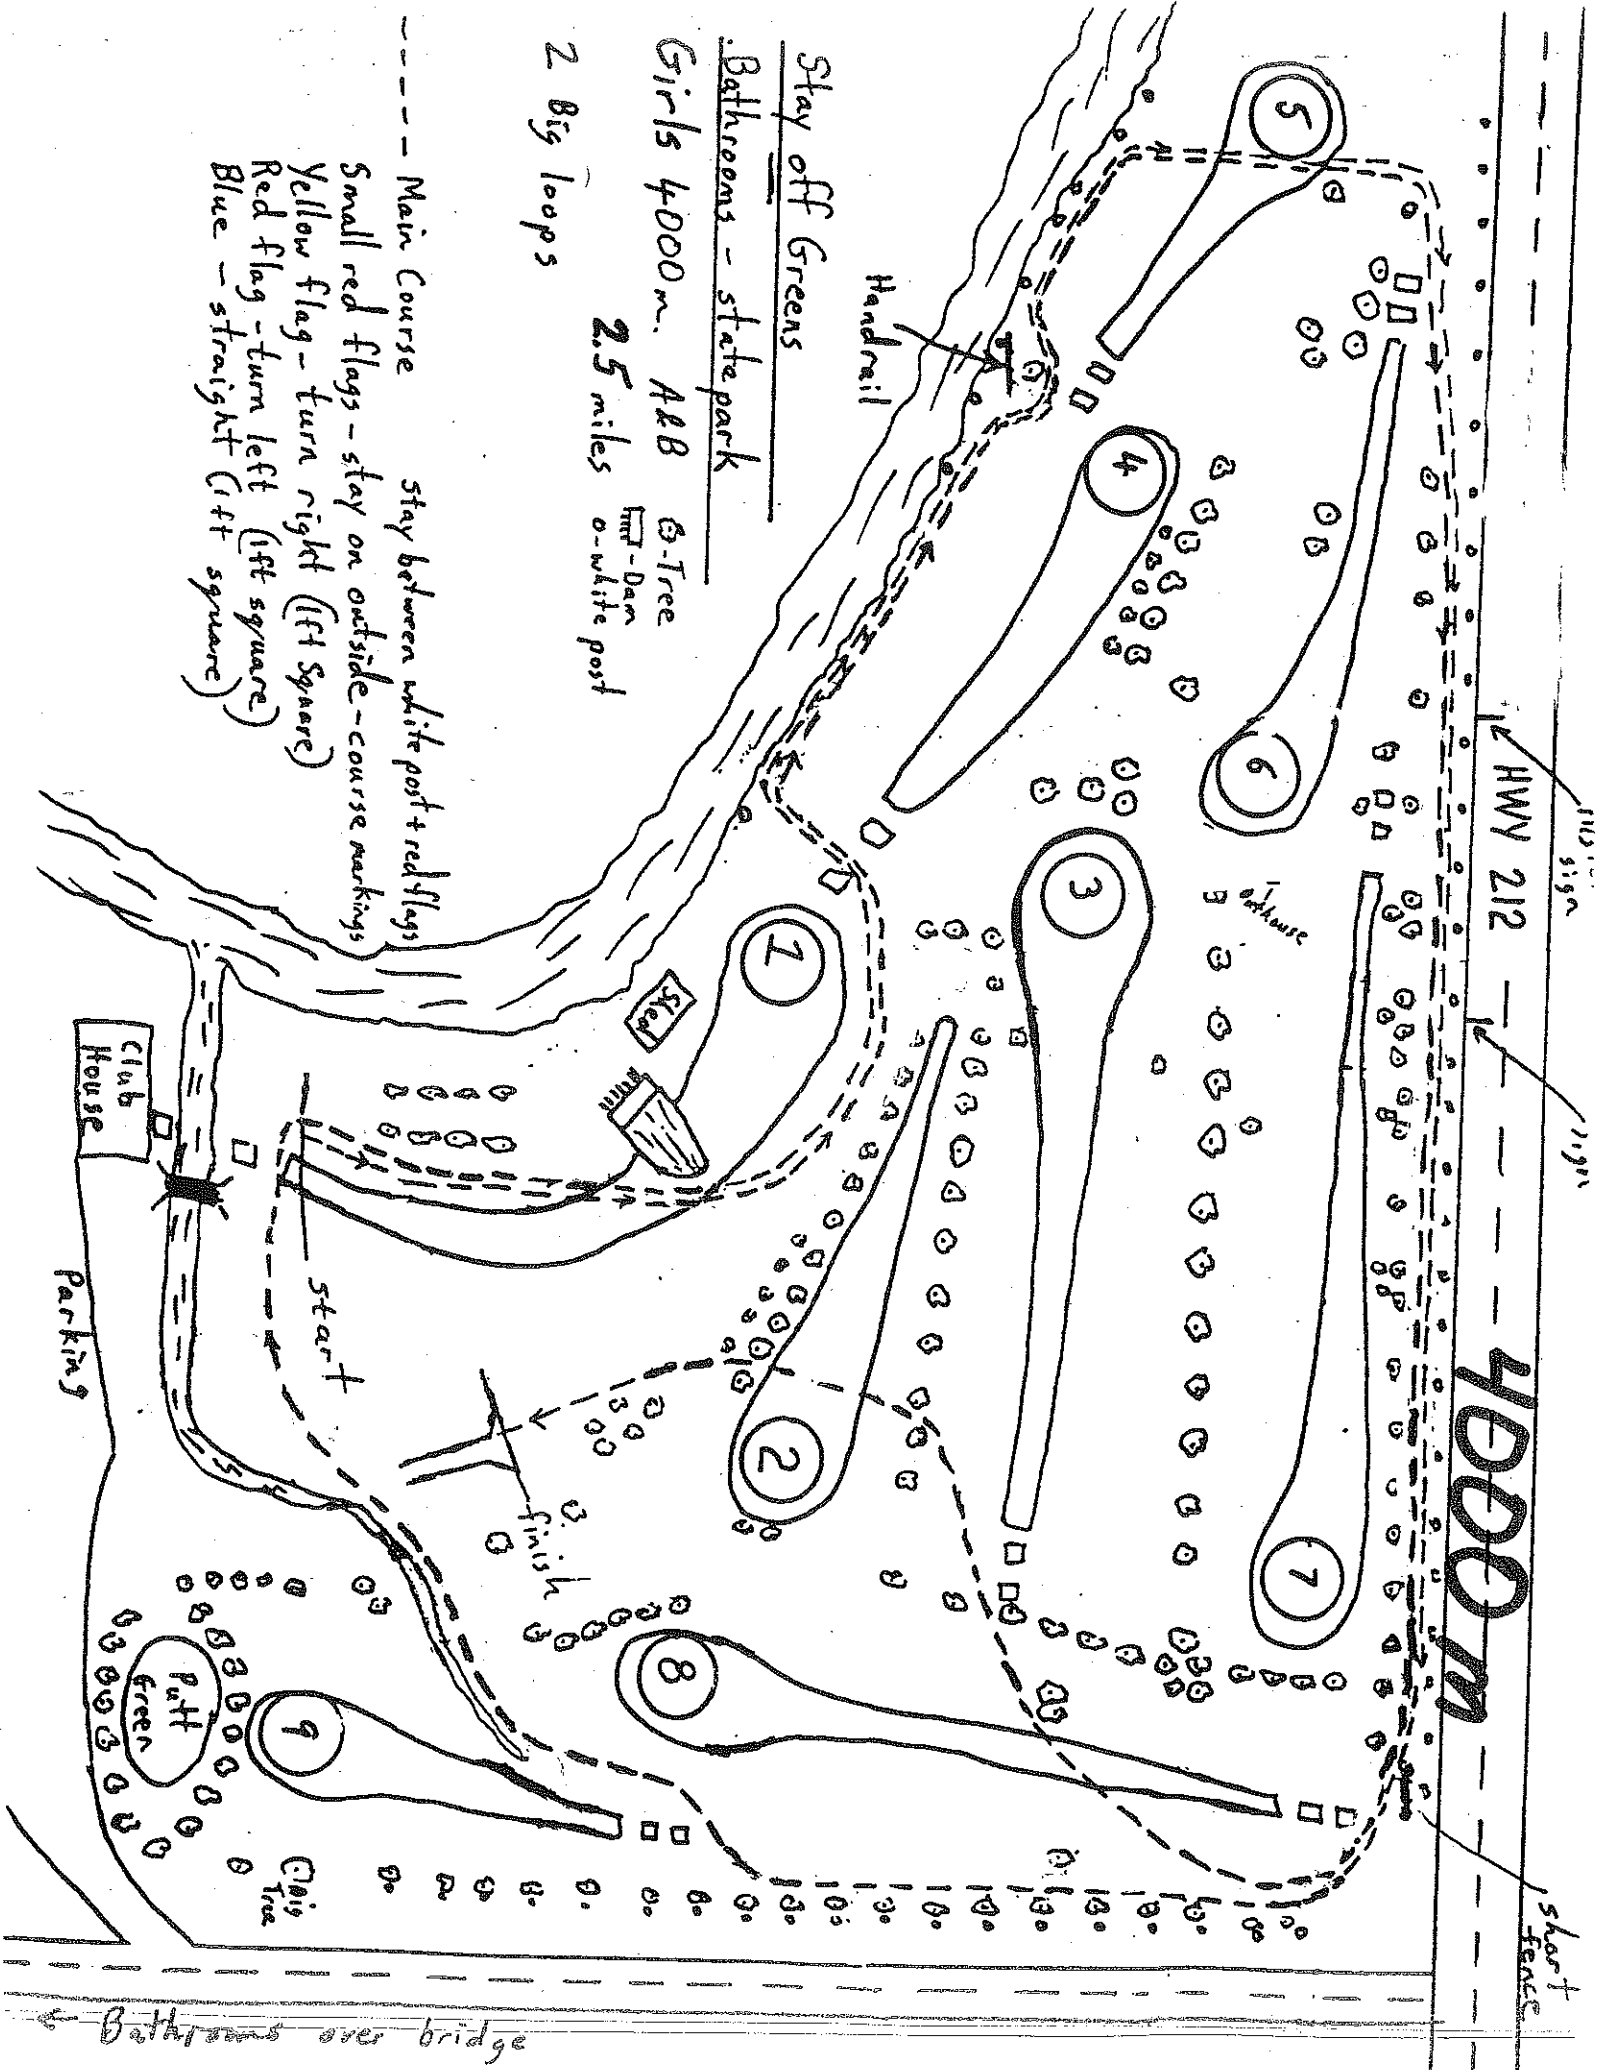

Historical sign
 HWY 212
 sign
 3000m
 500ft fence

Stay off Greens

Bathrooms - state park

7 & 8th 3000m.
 JV Boys & Girls
 1 small loop
 1 big loop

Tree
 Dam
 white post

Main Course stay between white post + red flags
 Small red flags - stay on outside - course markings

Yellow flag - turn right (1st square)
 Red flag - turn left (1st square)
 Blue - straight (1st square)

Club House
 Parking

Bathrooms over bridge

HWY 212 ← 5000 meters

Stay off Greens

Bathrooms - state park

Boys 5000 m. A&B ^{Tree} _{White post}

1 small loop 3.1 miles

2 Big loops

----- Main Course stay between white post + red flags

----- Small red flags - stay on outside - course markings

----- Yellow flag - turn right (1st square)

----- Red flag - turn left (1st square)

----- Blue - straight (1st square)

← Bathrooms over bridge