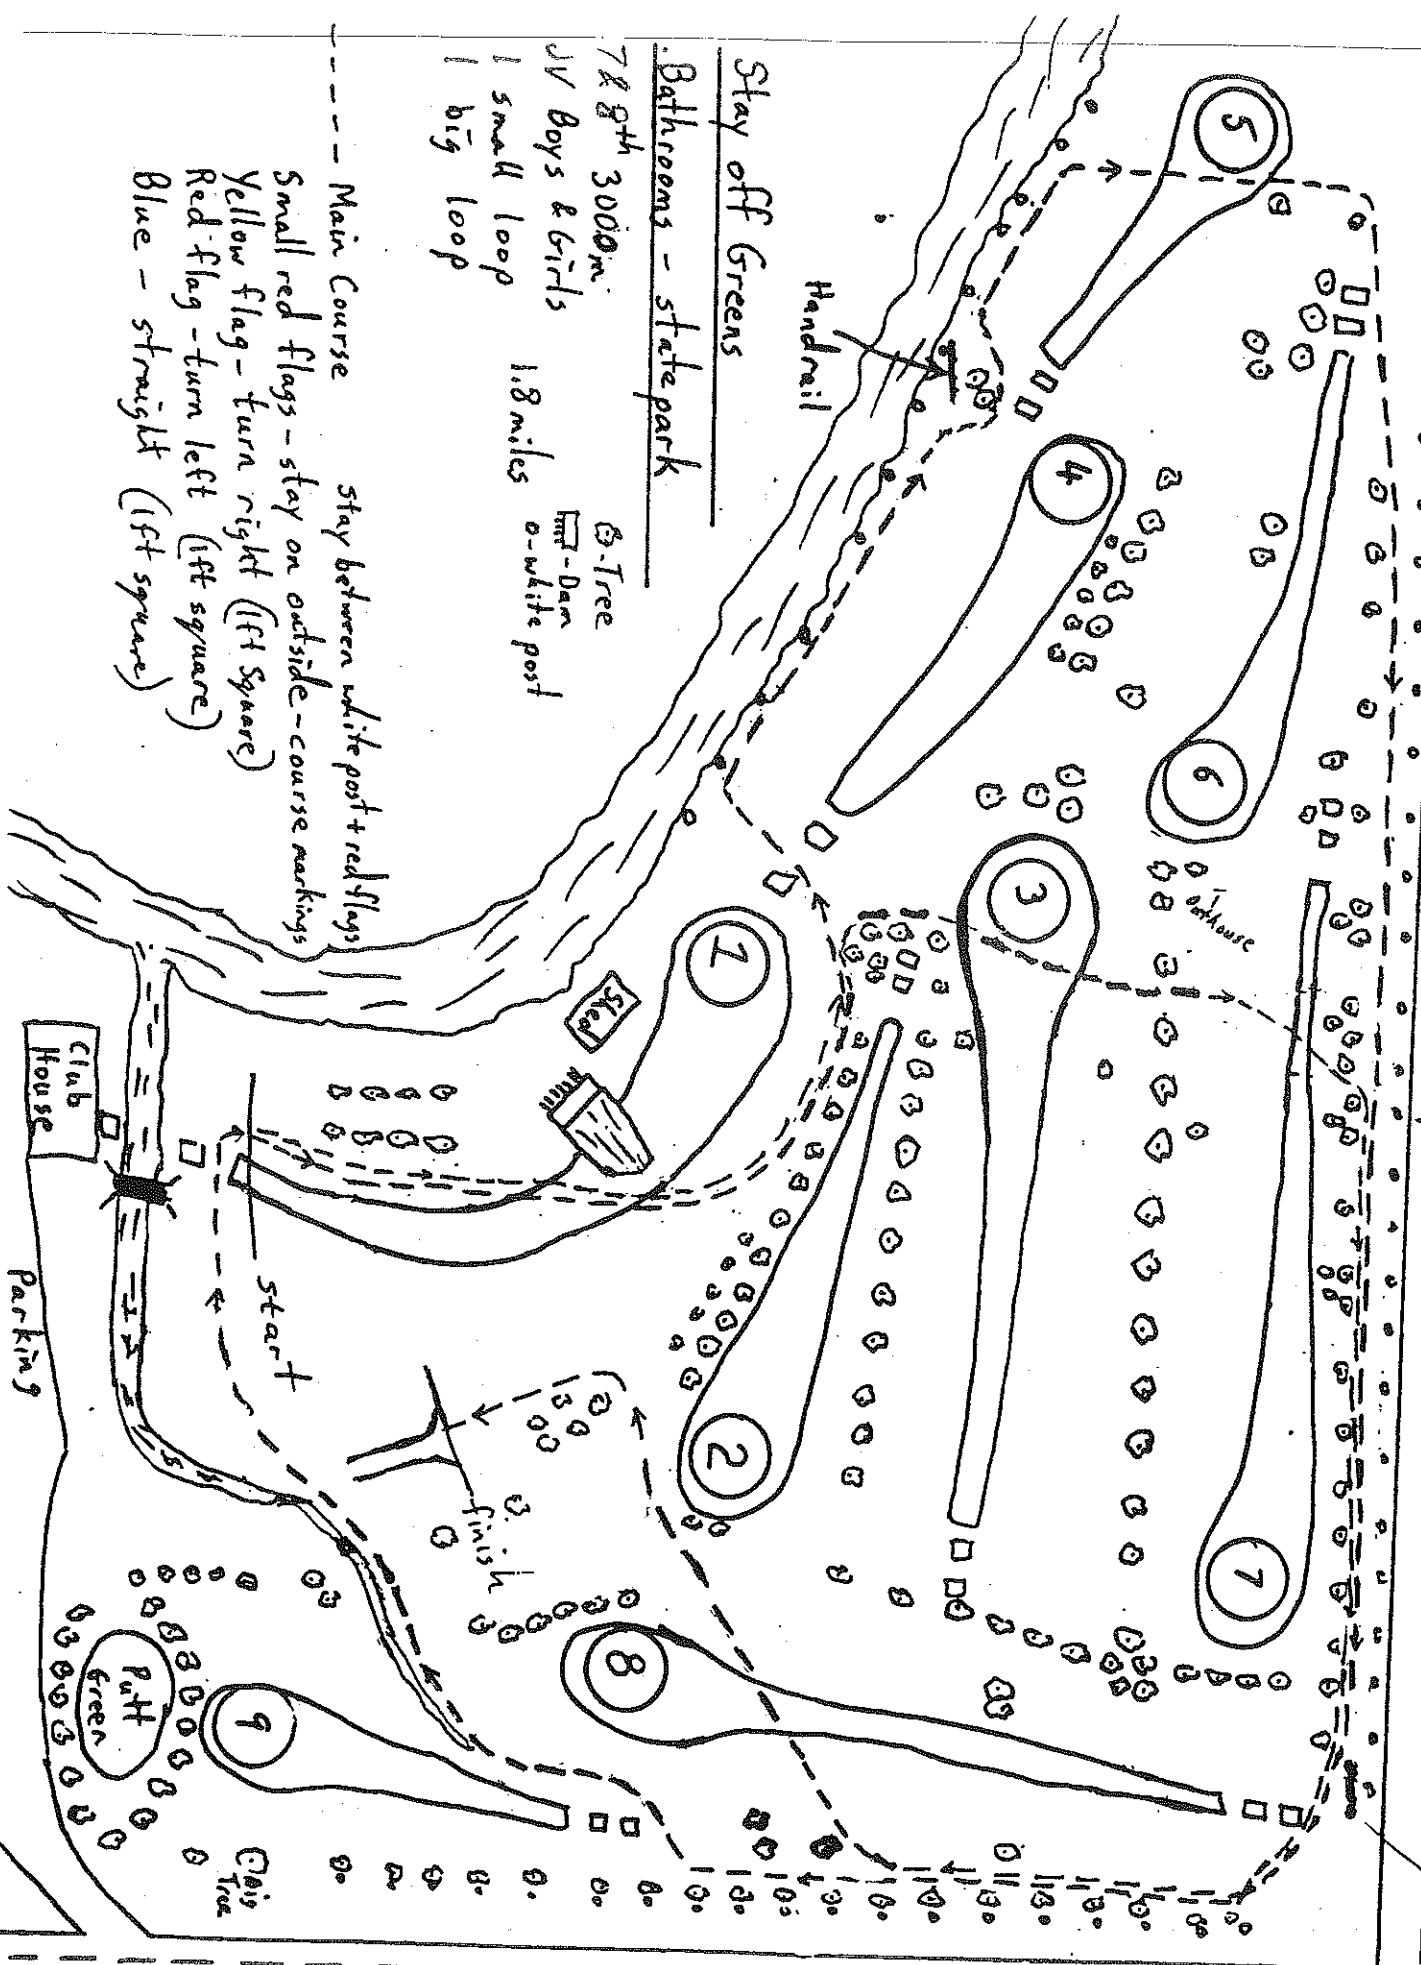

Historical sign
 HWY 212
 sign
 3000m
 500ft fence

Stay off Greens

Bathrooms - state park

7 & 8th 3000m.
 JV Boys & Girls
 1 small loop
 1 big loop

Tree
 Dam
 white post

Main Course stay between white post + red flags
 Small red flags - stay on outside - course markings

Yellow flag - turn right (1st square)
 Red flag - turn left (1st square)
 Blue - straight (1st square)

Club House
 Parking

Bathrooms over bridge

HWY 212 ← 5000 meters

Stay off Greens

Bathrooms - state park

Boys 5000 m. A&B ^{Tree} _{White post}

1 small loop 3.1 miles

2 Big loops

----- Main Course stay between white post + red flags

----- Small red flags - stay on outside - course markings

----- Yellow flag - turn right (1st square)

----- Red flag - turn left (1st square)

----- Blue - straight (1st square)

← Bathrooms over bridge