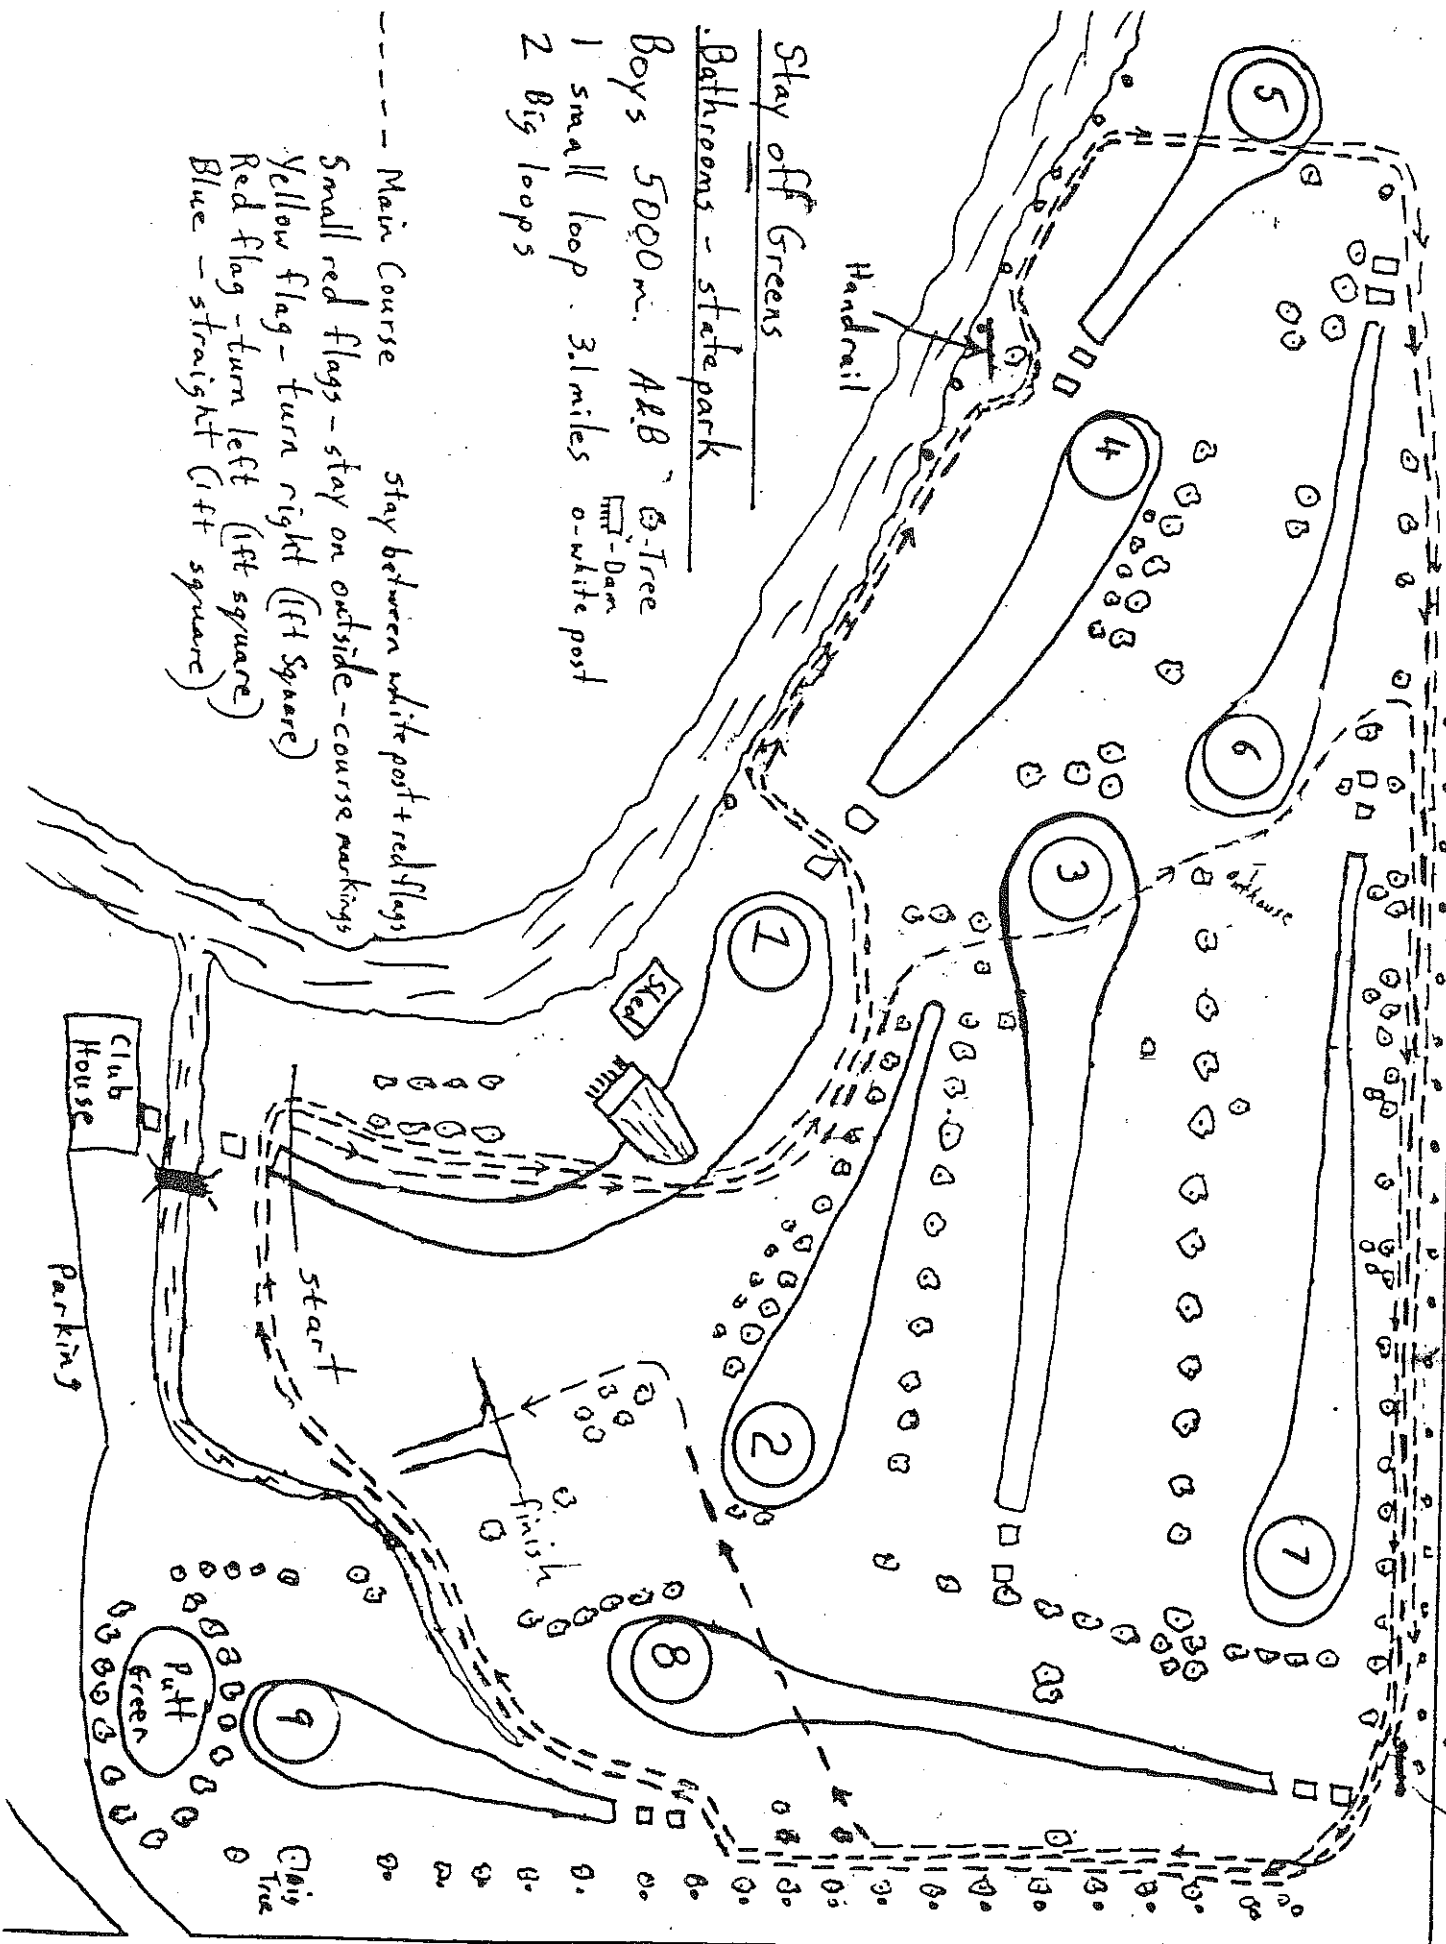

Historical sign
 HWY 212
 sign
 3000m
 500ft fence

Stay off Greens

Bathrooms - state park

7 & 8th 3000m.
 JV Boys & Girls
 1 small loop
 1 big loop

Tree
 Dam
 white post

Main Course stay between white post + red flags
 Small red flags - stay on outside - course markings

Yellow flag - turn right (1st square)
 Red flag - turn left (1st square)
 Blue - straight (1st square)

Club House
 Parking

Bathrooms over bridge

HWY 212 ← 5000 meters

Stay off Greens

Bathrooms - state park

Boys 5000 m. A&B ^{Tree} _{White post}

1 small loop 3.1 miles

2 Big loops

----- Main Course stay between white post + red flags

----- Small red flags - stay on outside - course markings

----- Yellow flag - turn right (1st square)

----- Red flag - turn left (1st square)

----- Blue - straight (1st square)

← Bathrooms over bridge