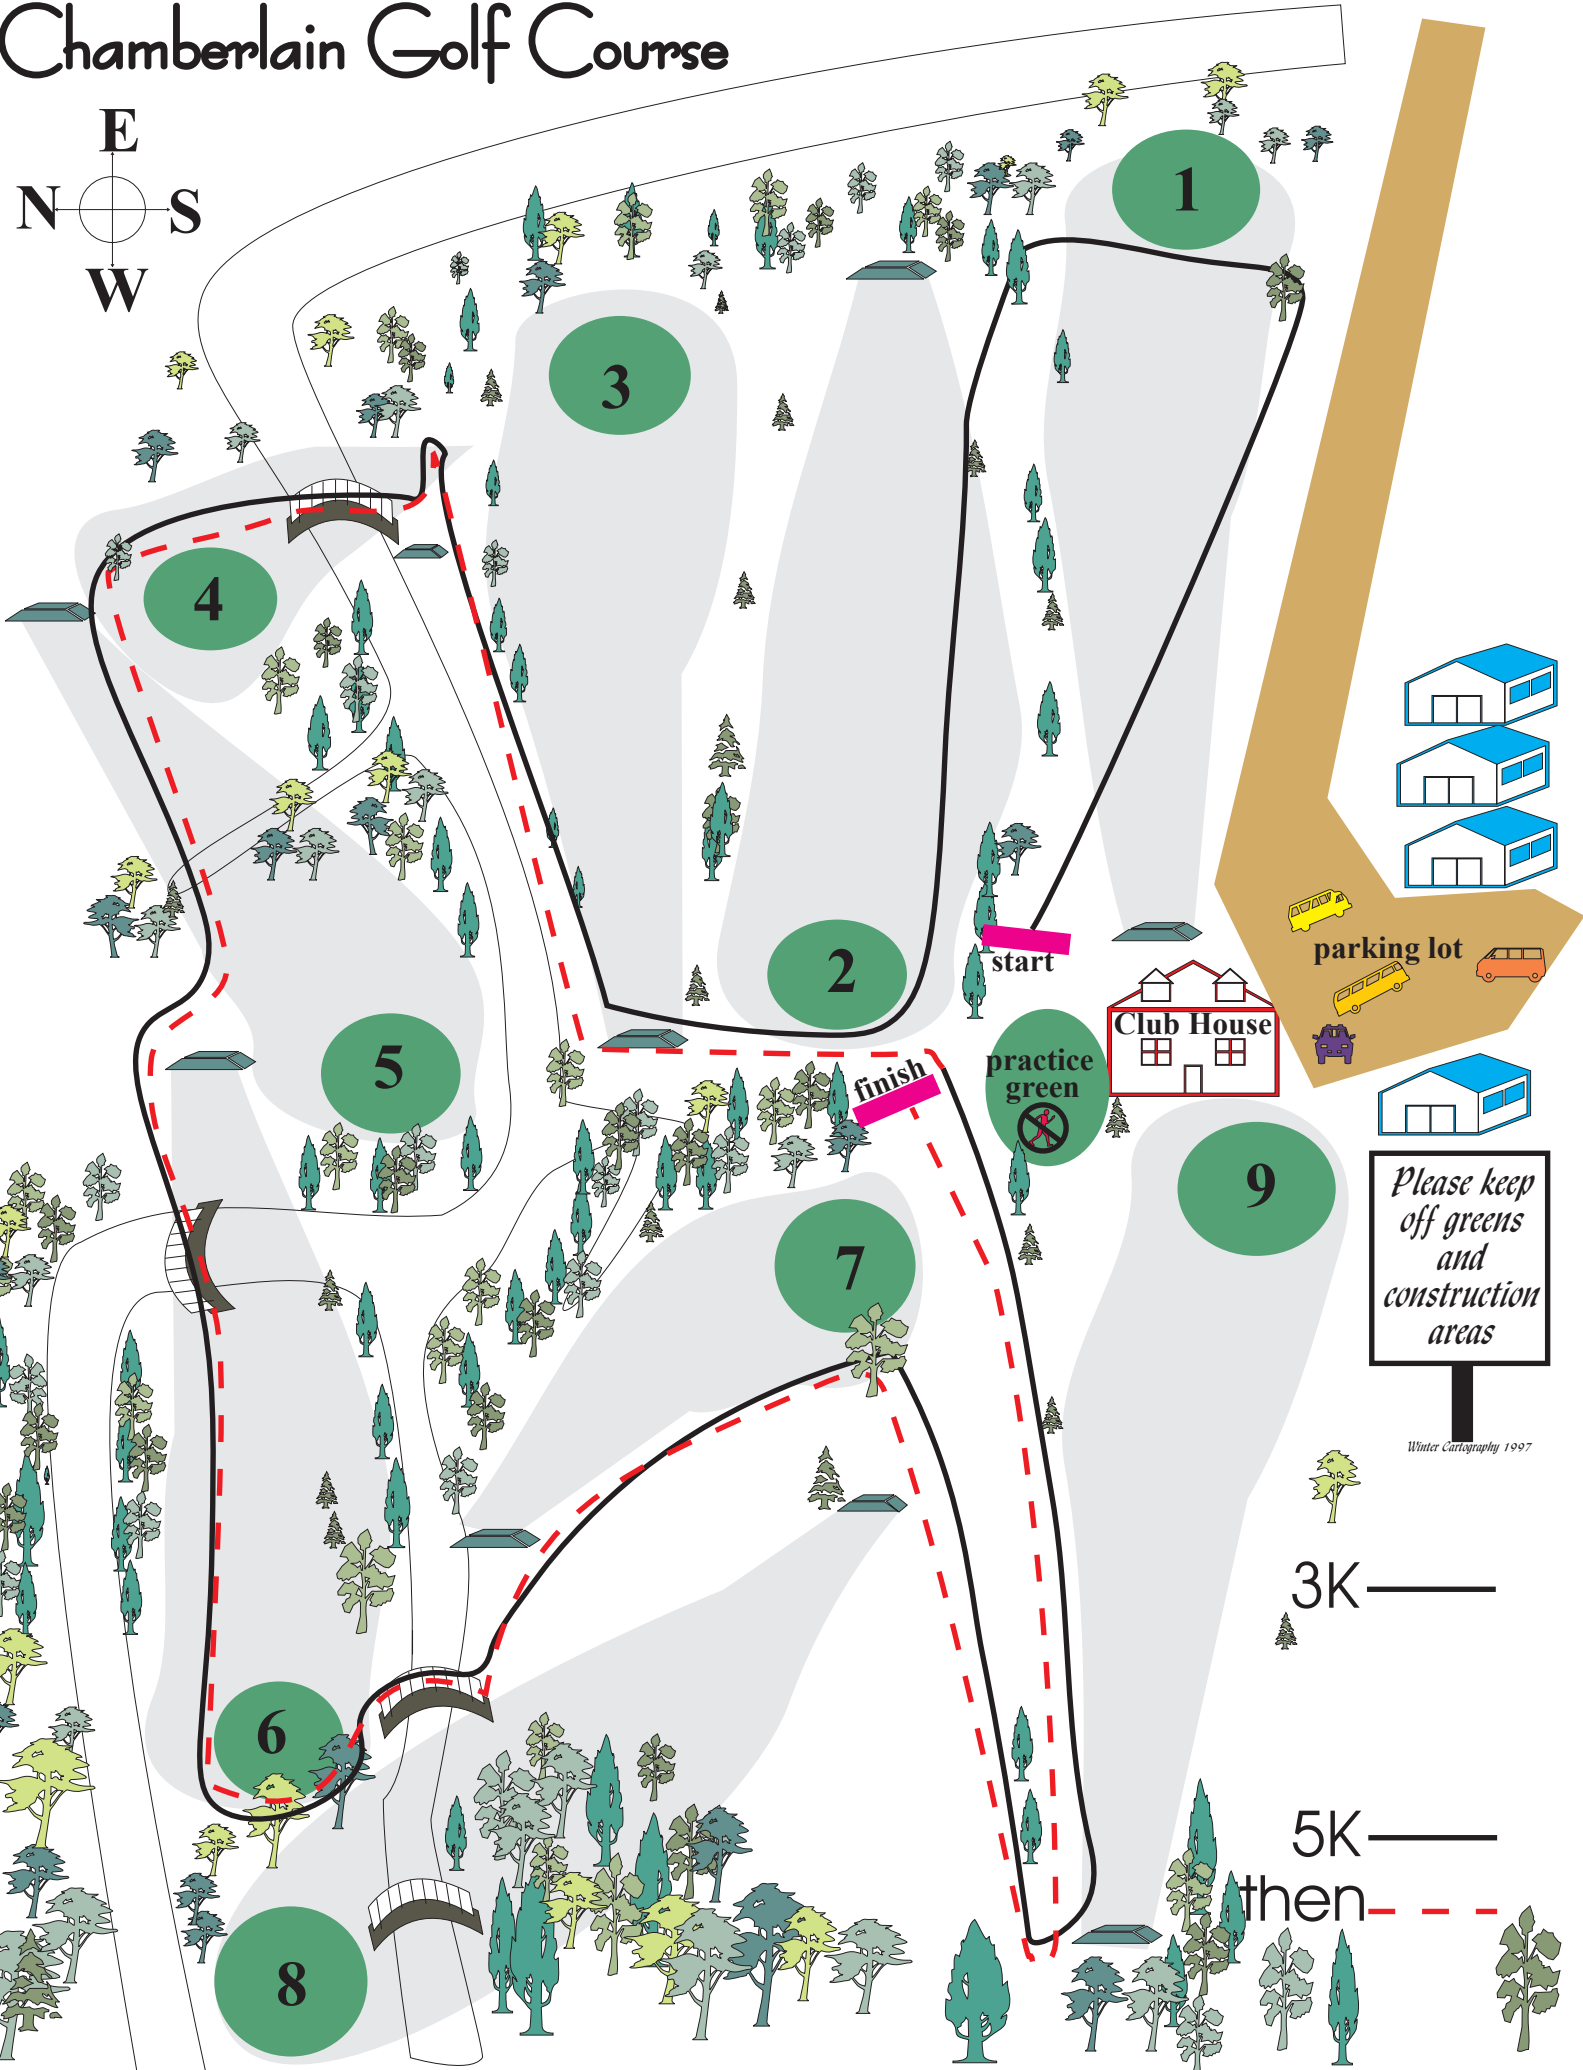

Chamberlain Golf Course

Please keep off greens and construction areas

Winter Cartography 1997

3K ———

5K ———

then ———